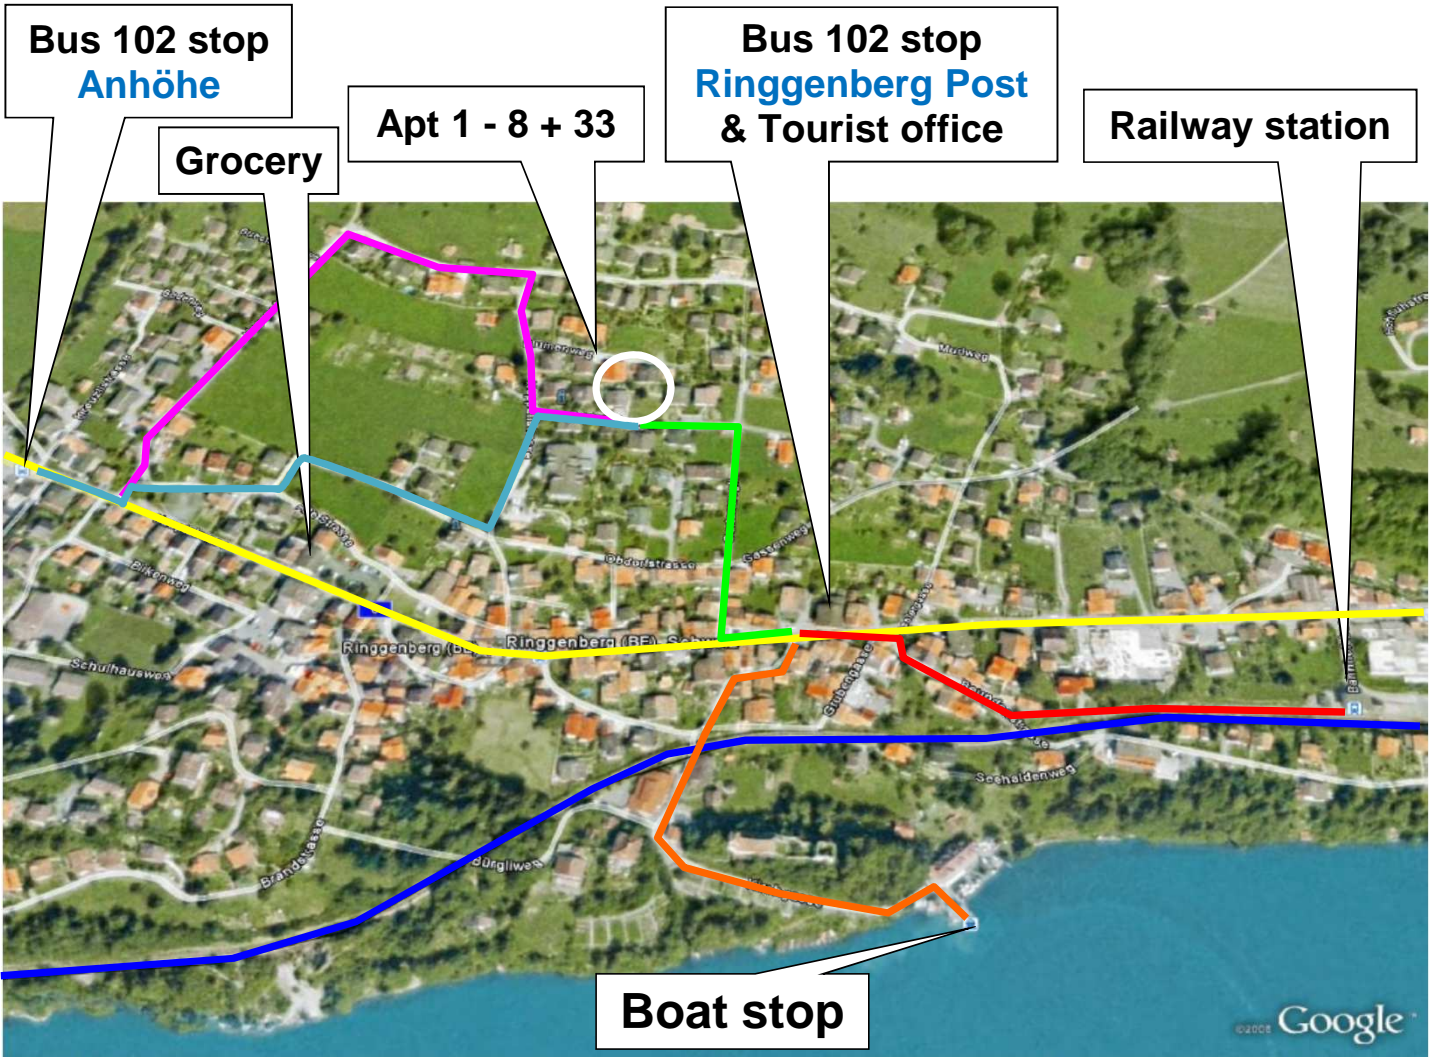

# SCHWIZI'S

Familie  
Dori & Hans-Ulrich Schweizer  
Gartenstrasse 3  
CH-3852 Ringgenberg  
Phone ++41 (0)33 828 14 10  
Fax ++41 (0)33 823 40 48  
www.schwizi.ch  
info@schwizi.ch

- Road to Schwizi's
- Mainroad Interlaken - Brienz - Luzern
- Walking way from busstop to boat stop 4 minutes
- Walking way from apt 1 - 8 to busstop Anhöhe 5 minutes
- Walking way from apt 1 - 8 to busstop Post 3 minutes
- Walking way from busstop to train station 3 minutes
- Train line Interlaken - Brienz - Luzern